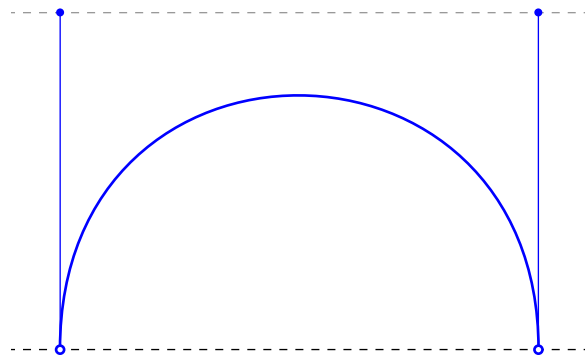

PEN TOOL GUIDELINES

2 - Bézier curves

Single curve

Continuous curves

45° curve

Mighty

madebymighty.space
youtube.com/MadebyMighty

PEN TOOL GUIDELINES

1 - Straight paths

Open path

Closed path shape

45° paths (hold shift)

Mighty

madebymighty.space
youtube.com/MadebyMighty

PEN TOOL GUIDELINES

3 - Breaking paths