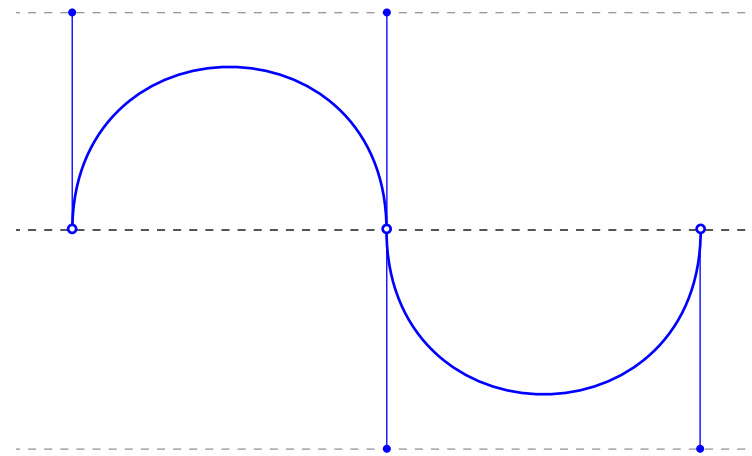

PEN TOOL GUIDELINES

2 - Bézier curves

Single curve

Continuous curves

45° curve

Mighty

madebymighty.space
youtube.com/MadebyMighty

PEN TOOL GUIDELINES

1 - Straight paths

Open path

Closed path shape

45° paths (hold shift)

Mighty

madebymighty.space
youtube.com/MadebyMighty

PEN TOOL GUIDELINES

3 - Breaking paths