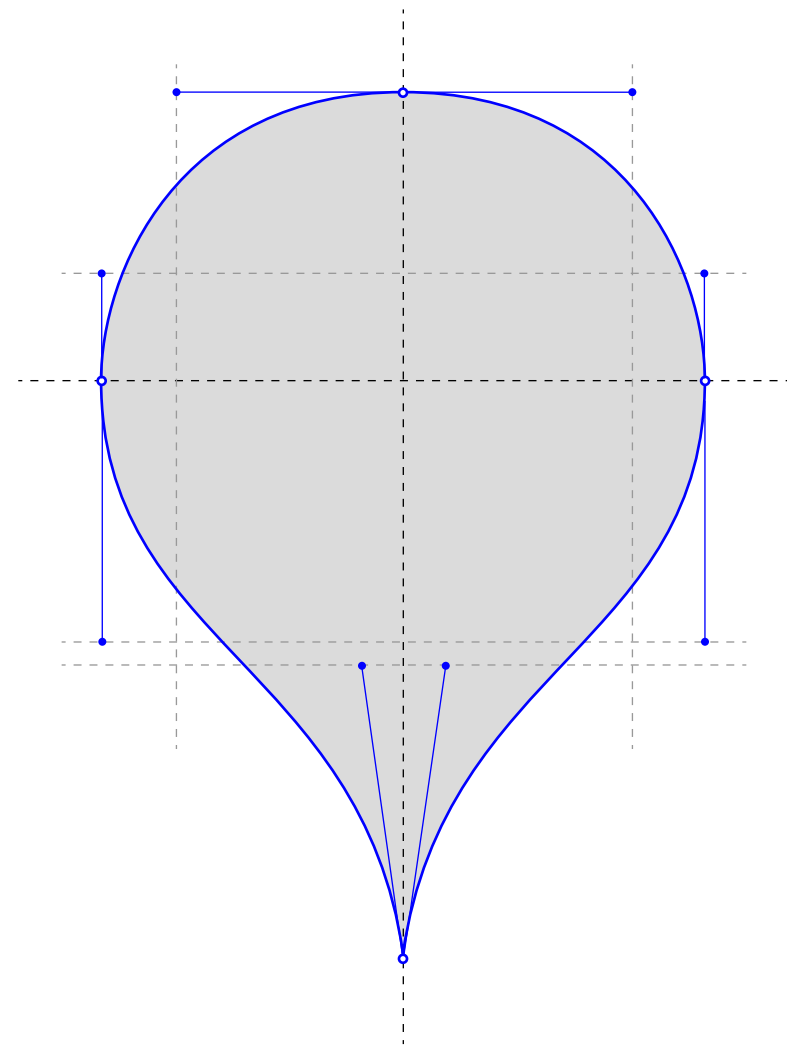

PEN TOOL GUIDELINES

2 - Bézier curves

Single curve

Continuous curves

45° curve

Mighty

madebymighty.space
youtube.com/MadebyMighty

PEN TOOL GUIDELINES

1 - Straight paths

Open path

Closed path shape

45° paths (hold shift)

Mighty

madebymighty.space
youtube.com/MadebyMighty

PEN TOOL GUIDELINES

3 - Breaking paths