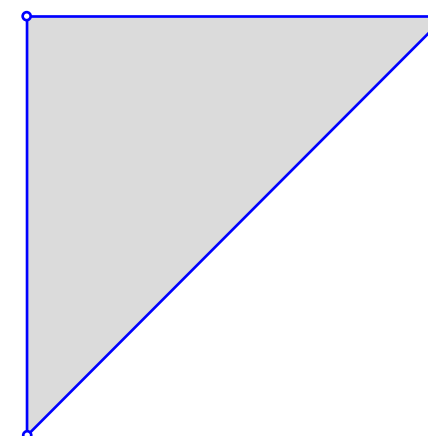

PEN TOOL GUIDELINES

2 - Bézier curves

Single curve

Continuous curves

45° curve

Mighty

madebymighty.space
youtube.com/MadebyMighty

PEN TOOL GUIDELINES

1 - Straight paths

Open path

Closed path shape

45° paths (hold shift)

Mighty

madebymighty.space
youtube.com/MadebyMighty

PEN TOOL GUIDELINES

3 - Breaking paths