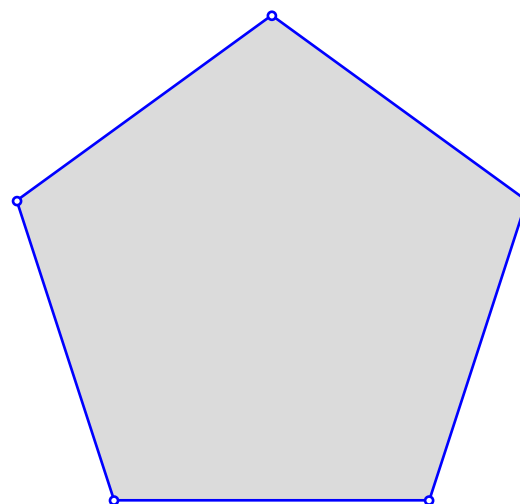

PEN TOOL GUIDELINES

2 - Bézier curves

Single curve

Continuous curves

45° curve

Mighty

madebymighty.space
youtube.com/MadebyMighty

PEN TOOL GUIDELINES

1 - Straight paths

Open path

Closed path shape

45° paths (hold shift)

Mighty

madebymighty.space
youtube.com/MadebyMighty

PEN TOOL GUIDELINES

3 - Breaking paths