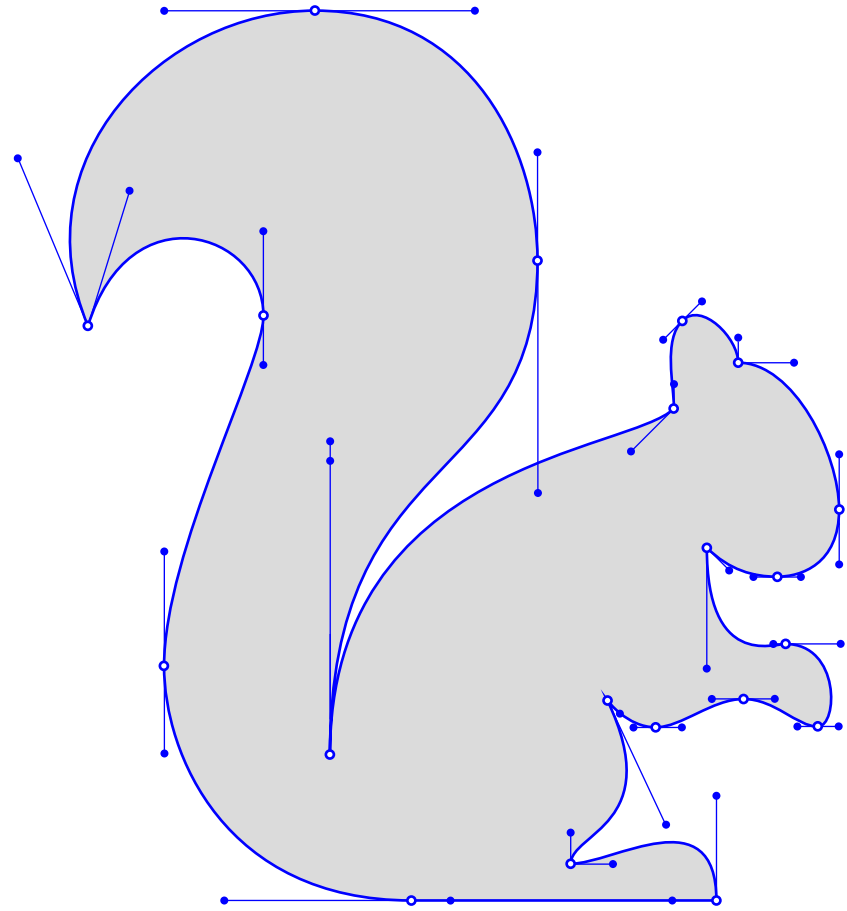

PEN TOOL GUIDELINES

2 - Bézier curves

Single curve

Continuous curves

45° curve

Mighty

madebymighty.space
youtube.com/MadebyMighty

PEN TOOL GUIDELINES

1 - Straight paths

Open path

Closed path shape

45° paths (hold shift)

Mighty

madebymighty.space
youtube.com/MadebyMighty

PEN TOOL GUIDELINES

3 - Breaking paths

Mighty

madebymighty.space
youtube.com/MadebyMighty

PEN TOOL GUIDELINES

4 - Complex shapes

Mighty

madebymighty.space
youtube.com/MadebyMighty

PEN TOOL GUIDELINES

5 - Lettering