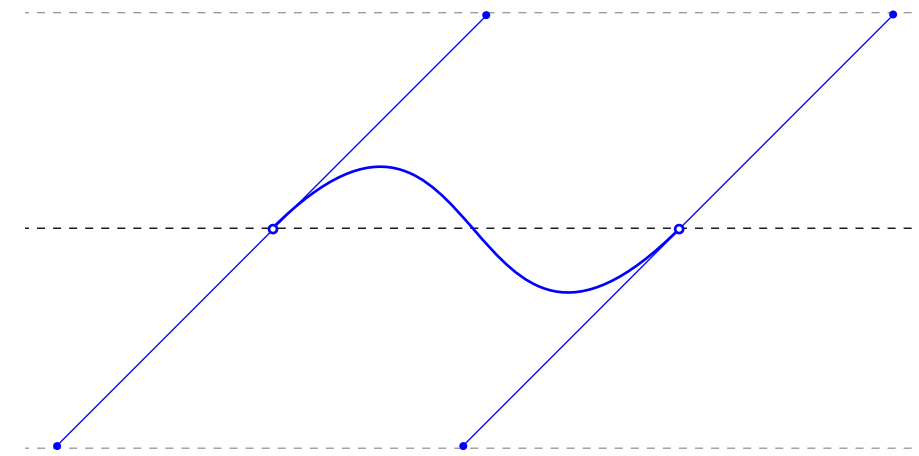

PEN TOOL GUIDELINES

2 - Bézier curves

Single curve

Continuous curves

45° curve

Mighty

madebymighty.space
youtube.com/MadebyMighty

PEN TOOL GUIDELINES

1 - Straight paths

Open path

Closed path shape

45° paths (hold shift)

Mighty

madebymighty.space
youtube.com/MadebyMighty

PEN TOOL GUIDELINES

3 - Breaking paths