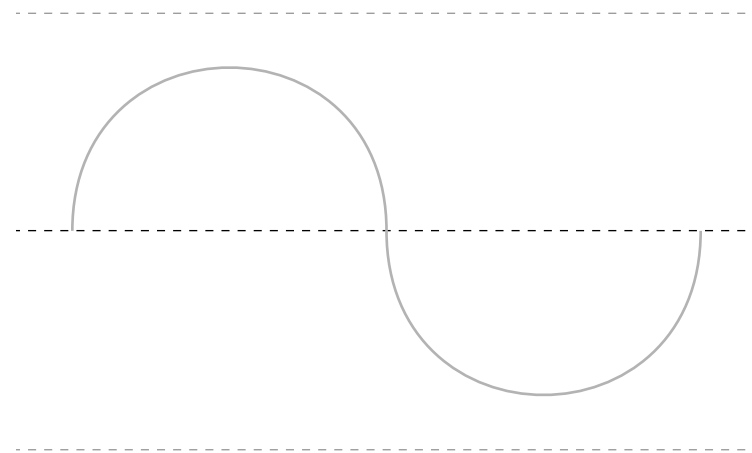

PEN TOOL GUIDELINES

2 - Bézier curves

Single curve

Continuous curves

45° curve

Mighty

madebymighty.space
youtube.com/MadebyMighty

PEN TOOL GUIDELINES

1 - Straight paths

Open path

Closed path shape

45° paths (hold shift)

Mighty

madebymighty.space
youtube.com/MadebyMighty

PEN TOOL GUIDELINES

3 - Breaking paths