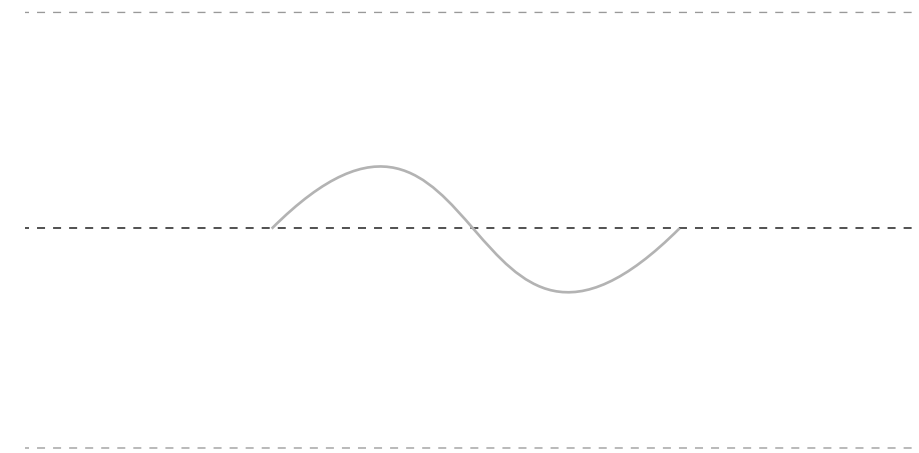

PEN TOOL GUIDELINES

2 - Bézier curves

Single curve

Continuous curves

45° curve

Mighty

madebymighty.space
youtube.com/MadebyMighty

PEN TOOL GUIDELINES

1 - Straight paths

Open path

Closed path shape

45° paths (hold shift)

Mighty

madebymighty.space
youtube.com/MadebyMighty

PEN TOOL GUIDELINES

3 - Breaking paths