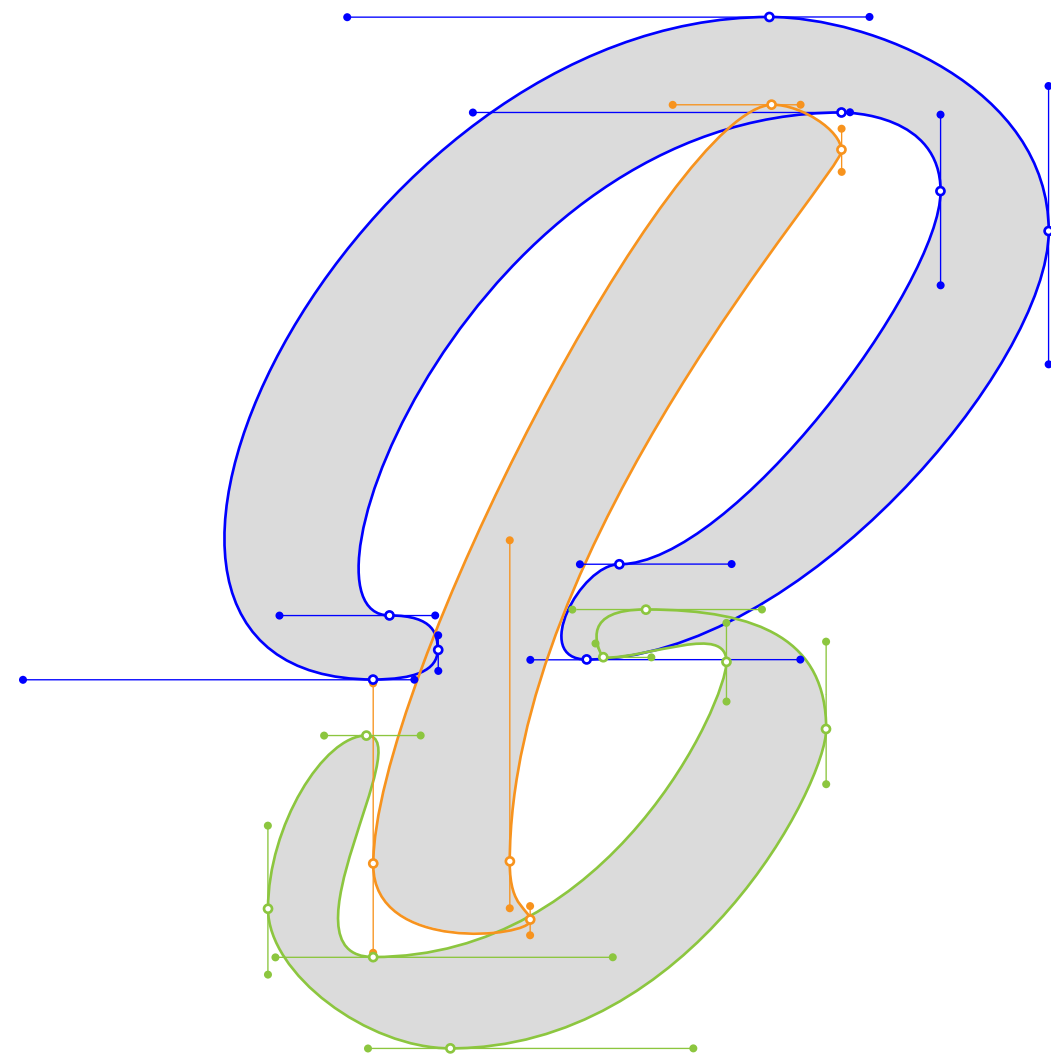

PEN TOOL GUIDELINES

2 - Bézier curves

Single curve

Continuous curves

45° curve

Mighty

madebymighty.space
youtube.com/MadebyMighty

PEN TOOL GUIDELINES

1 - Straight paths

Open path

Closed path shape

45° paths (hold shift)

Mighty

madebymighty.space
youtube.com/MadebyMighty

PEN TOOL GUIDELINES

3 - Breaking paths

Mighty

madebymighty.space
youtube.com/MadebyMighty

PEN TOOL GUIDELINES

4 - Complex shapes

Mighty

madebymighty.space
youtube.com/MadebyMighty

PEN TOOL GUIDELINES

5 - Lettering